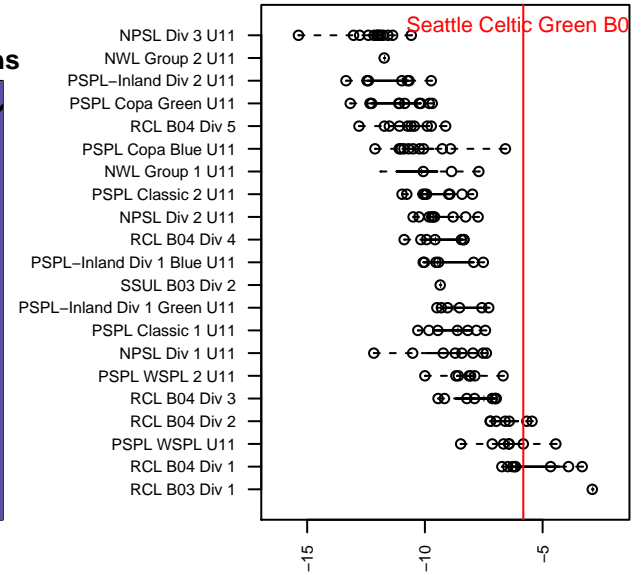

**attack and defense rating
relative to others at age
and all opponents in last 13 months**