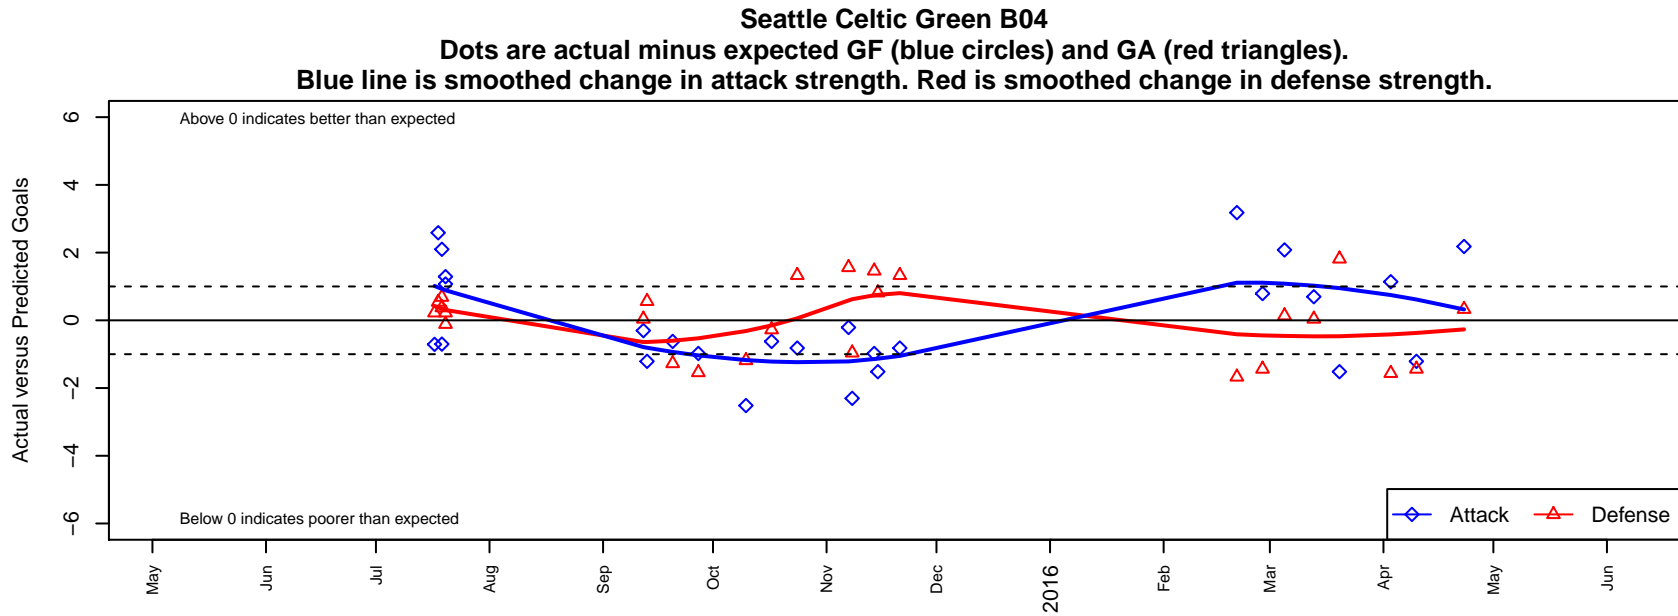

**attack and defense variance (black dot)
relative to other teams
and top 10 in region**

**attack and defense rating
relative to others at age
and all opponents in last 13 months**

Seattle Celtic Green B04

Seattle Celtic
Seattle, WA
B04 total strength=667
attack=1.05 defense=0.38
fall league = PSPL WSPL U11
spr league = Spr PSPL SuperLeague U11

alt names used:
SEATTLE CELTIC GREEN B04 GREEN (WA)
Seattle Celtic B04 Green
Seattle Celtic B04 Green

Venues played:
2015 Nike Crossfire Challenge Gold 9v9 U11
2015 PSPL WSPL U11
2015 Spr PSPL SuperLeague U11